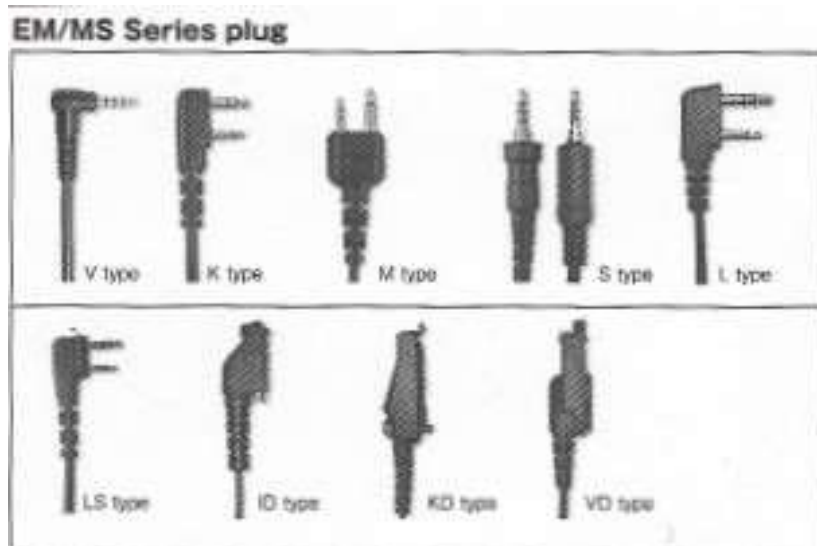

SuperCall EPM-100 EARPIECE CLIP MIC

V type, Ø3.5, 4poles

K type, Speaker: Ø2.5, Microphone: Ø3.5

M type, Speaker: Ø3.5, Microphone: Ø2.5

S type, Ø3.5, 4poles

L type. Speaker: Ø3.5, Microphone: Ø2.5

LS type, Speaker: Ø3.5, Microphone: Ø2.5

ID type, special plug

KD type, special plug

VD type, special plug